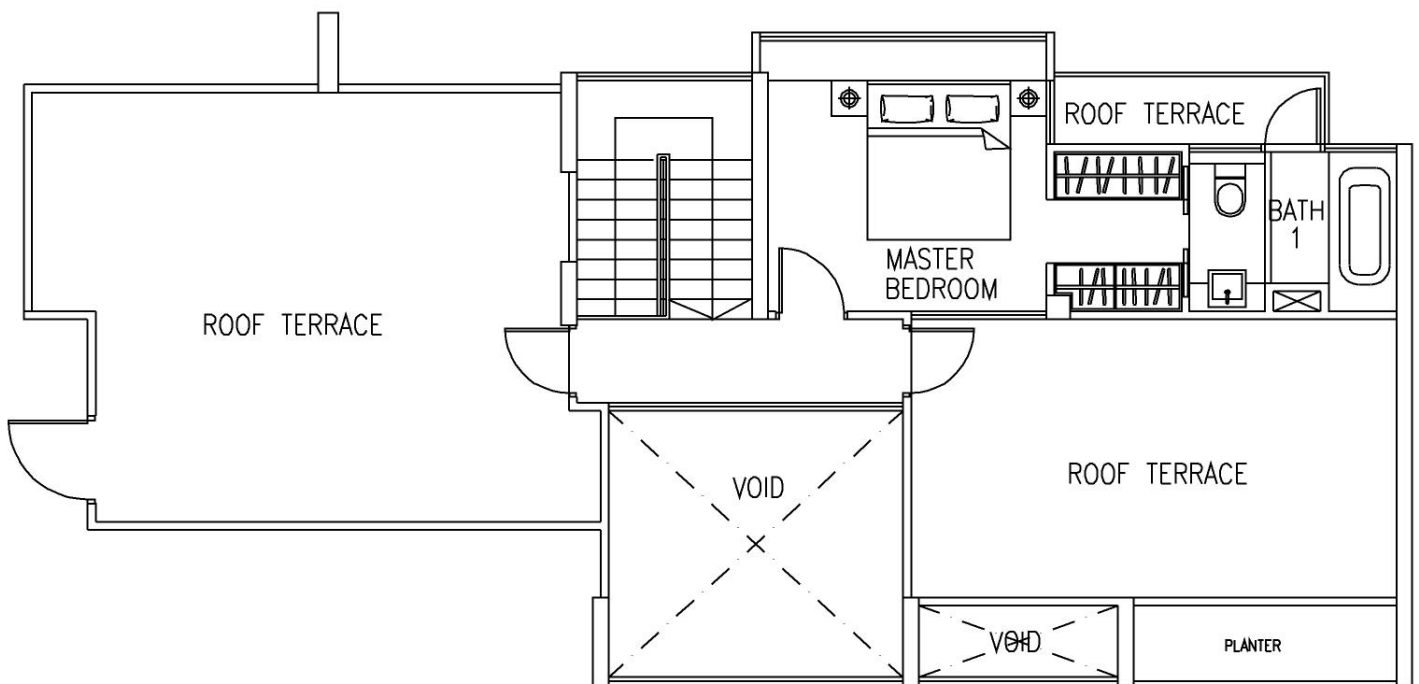

Lower

Upper

TYPE P4  
234sqm / 2,519sqft